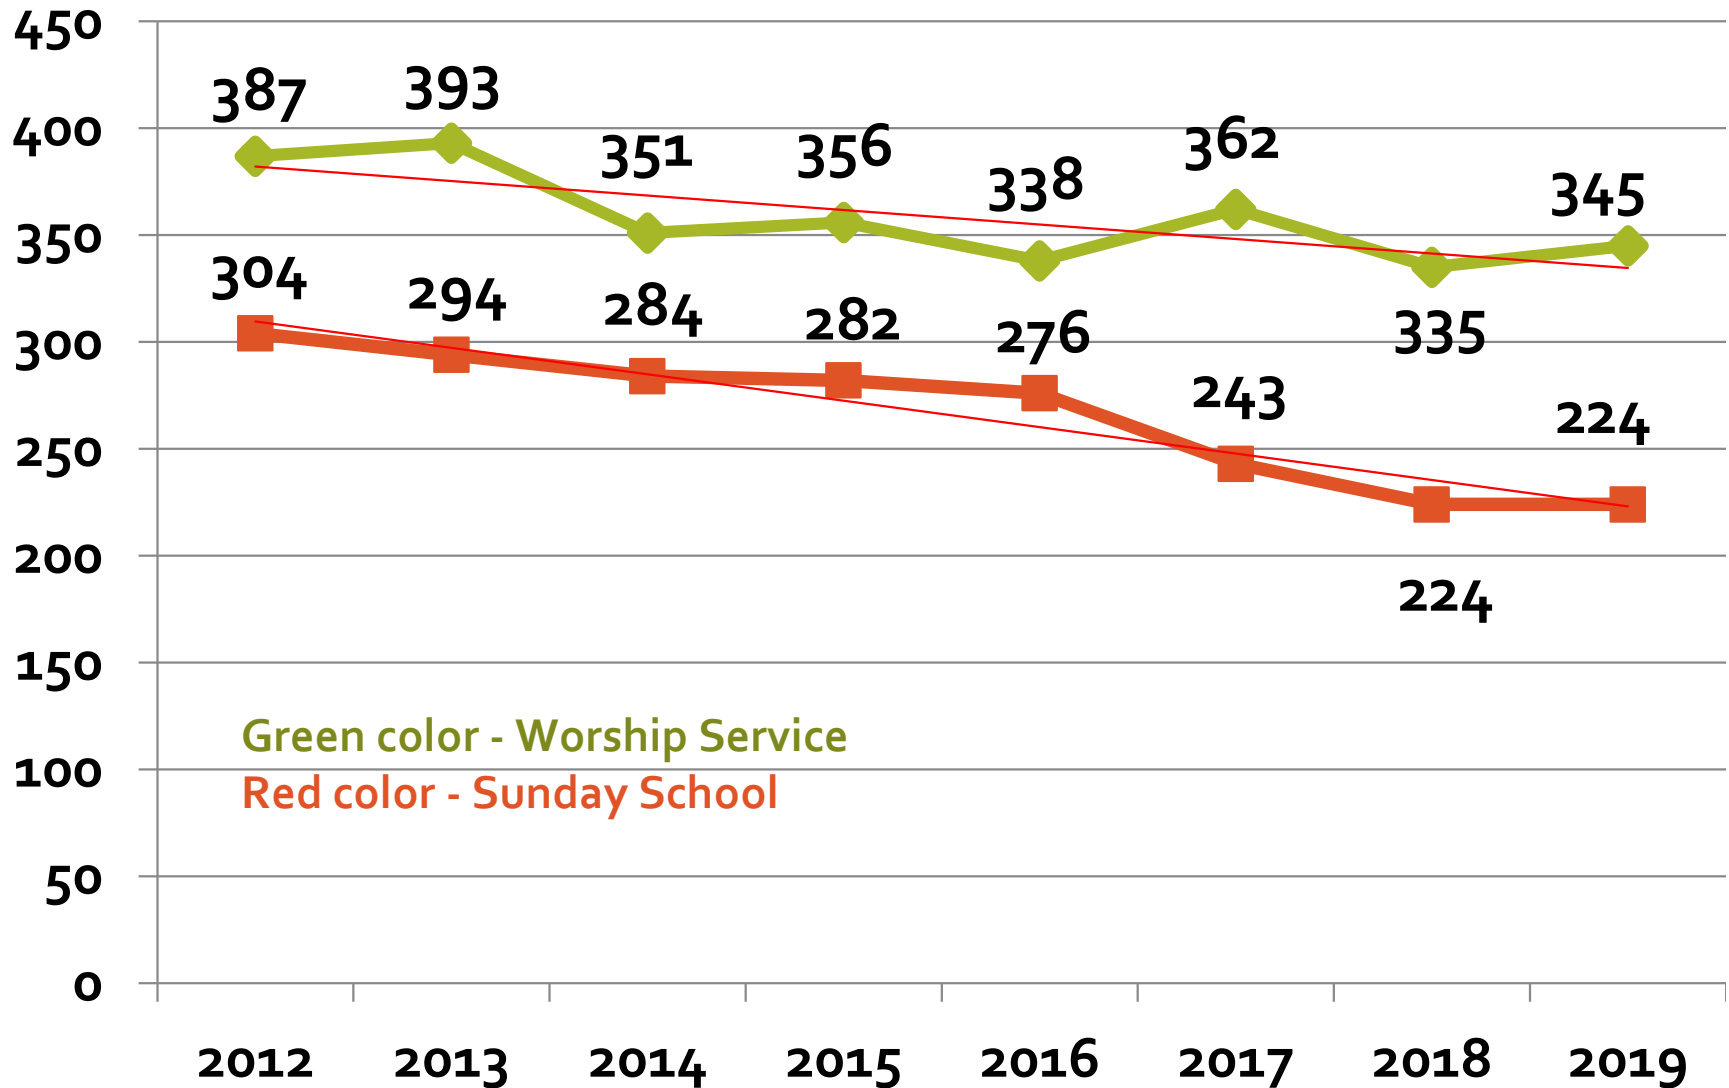

# Worship Service History 2017 to 2019