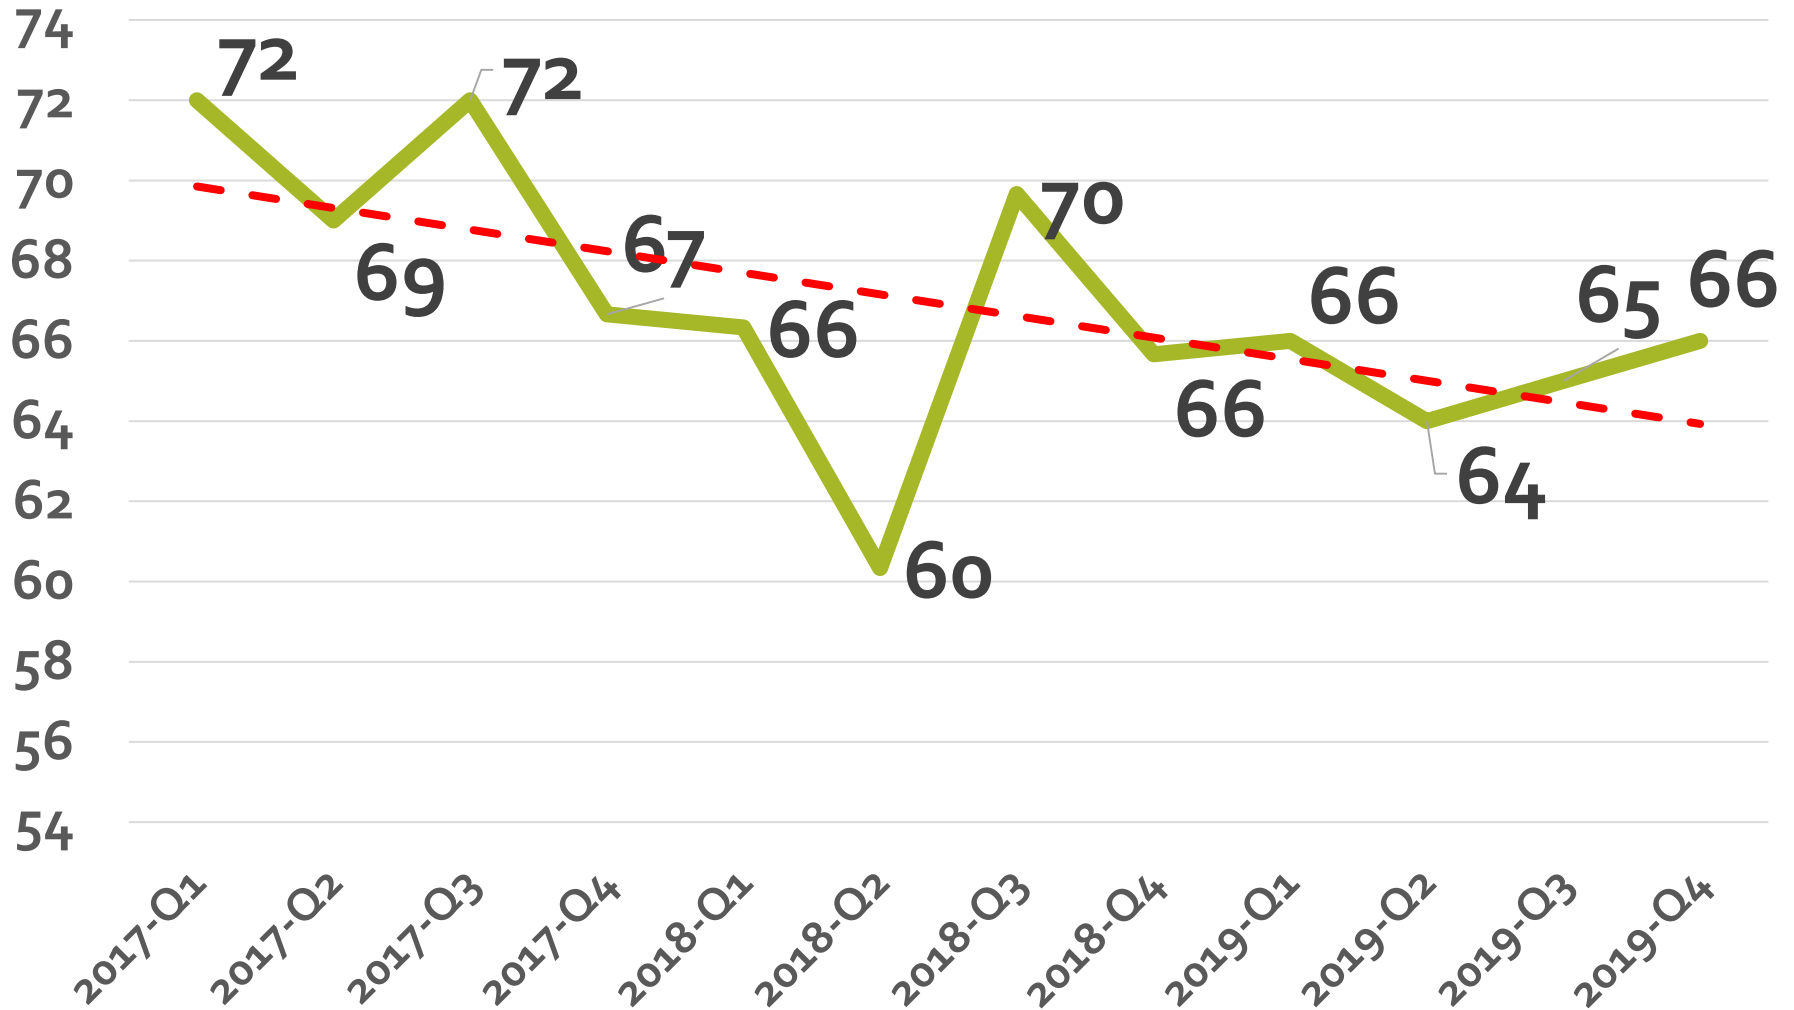

Bilingual Adult Sunday School 2017 to 2019, (7 Classes)