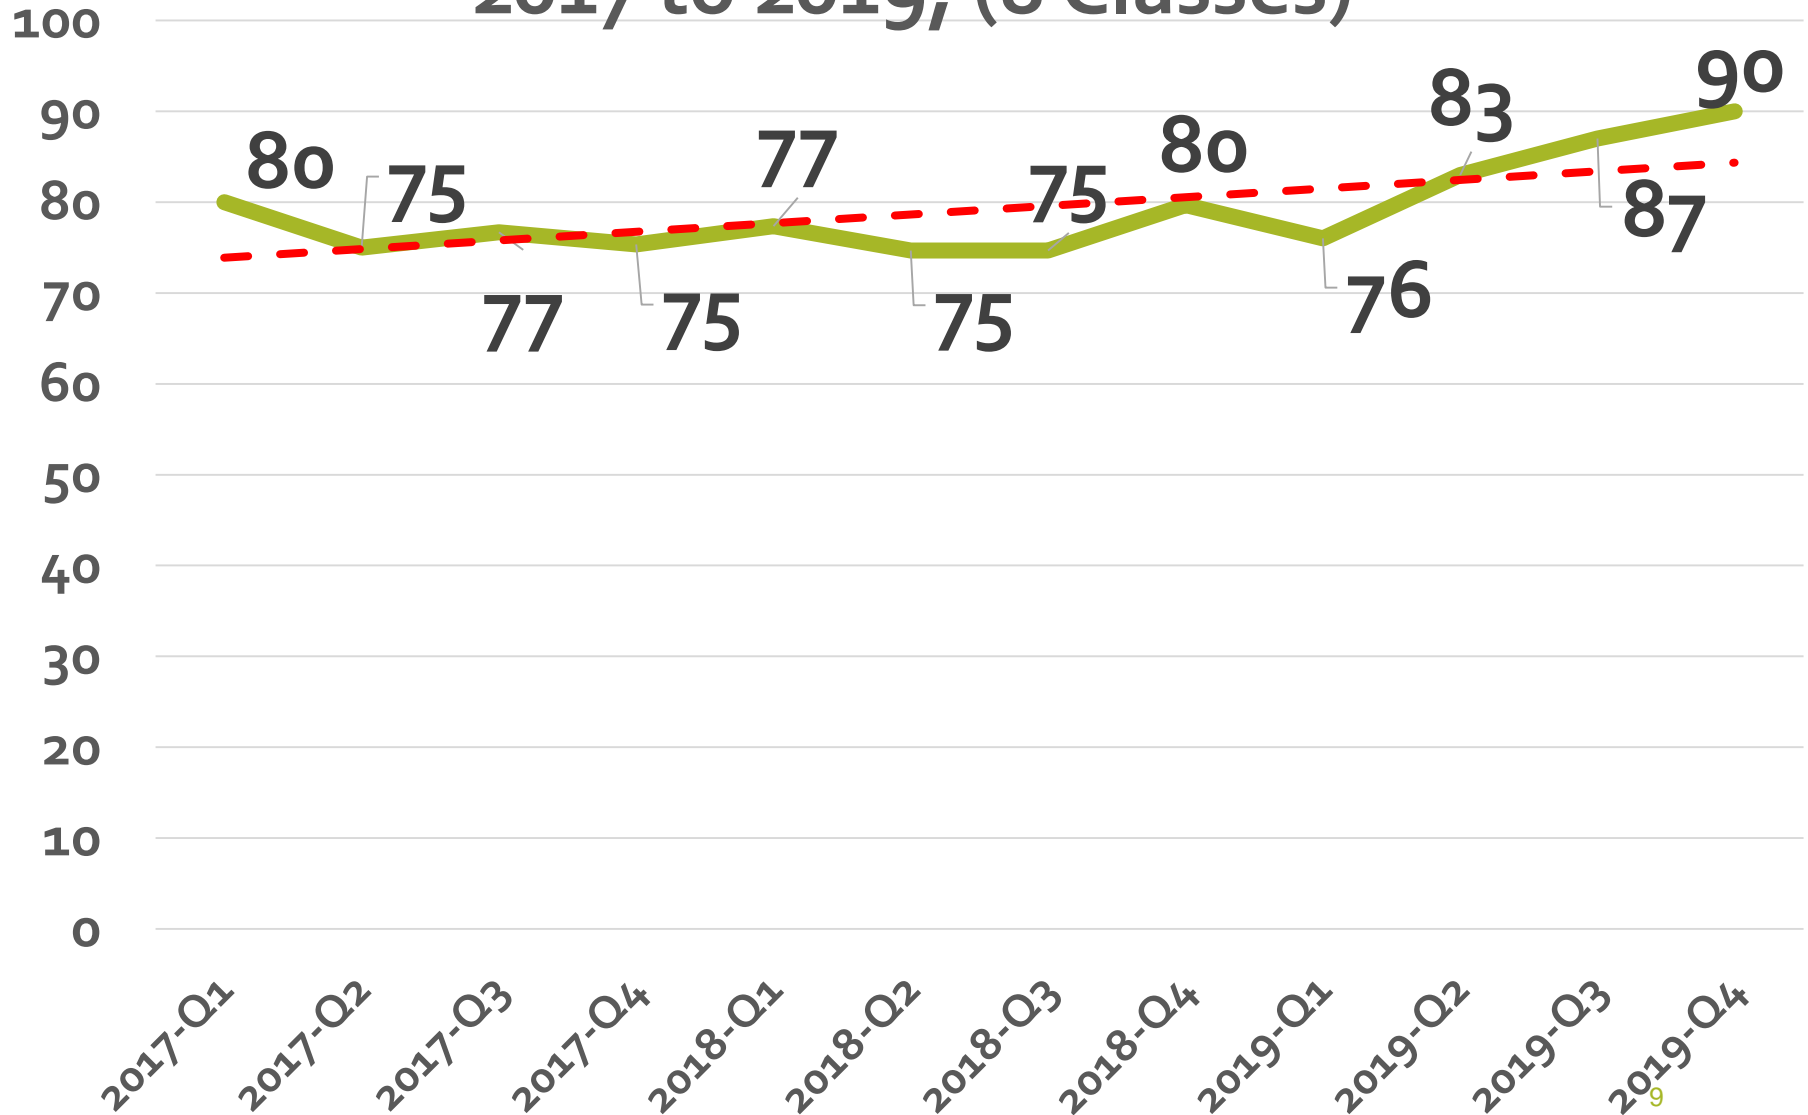

Mandarin Adult Sunday School

2017 to 2019, (8 Classes)