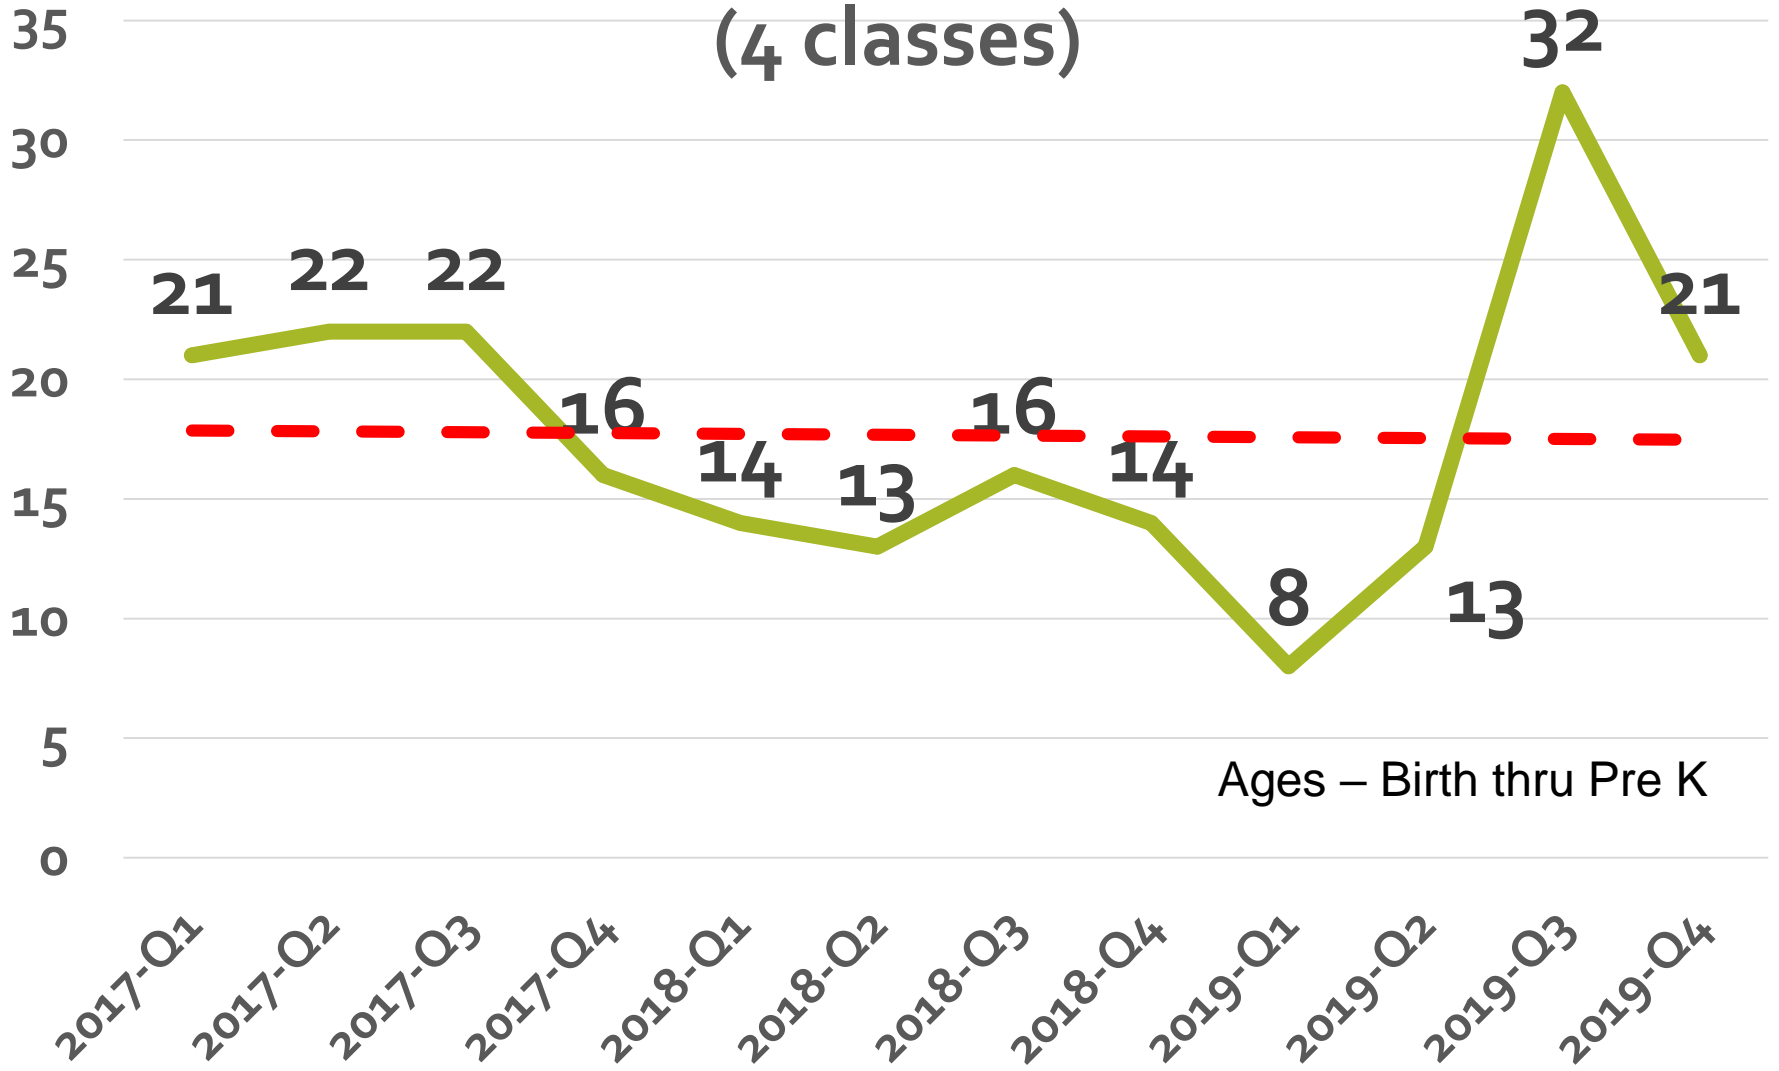

Preschool, 2017 to 2019, 2nd Hour (4 classes)