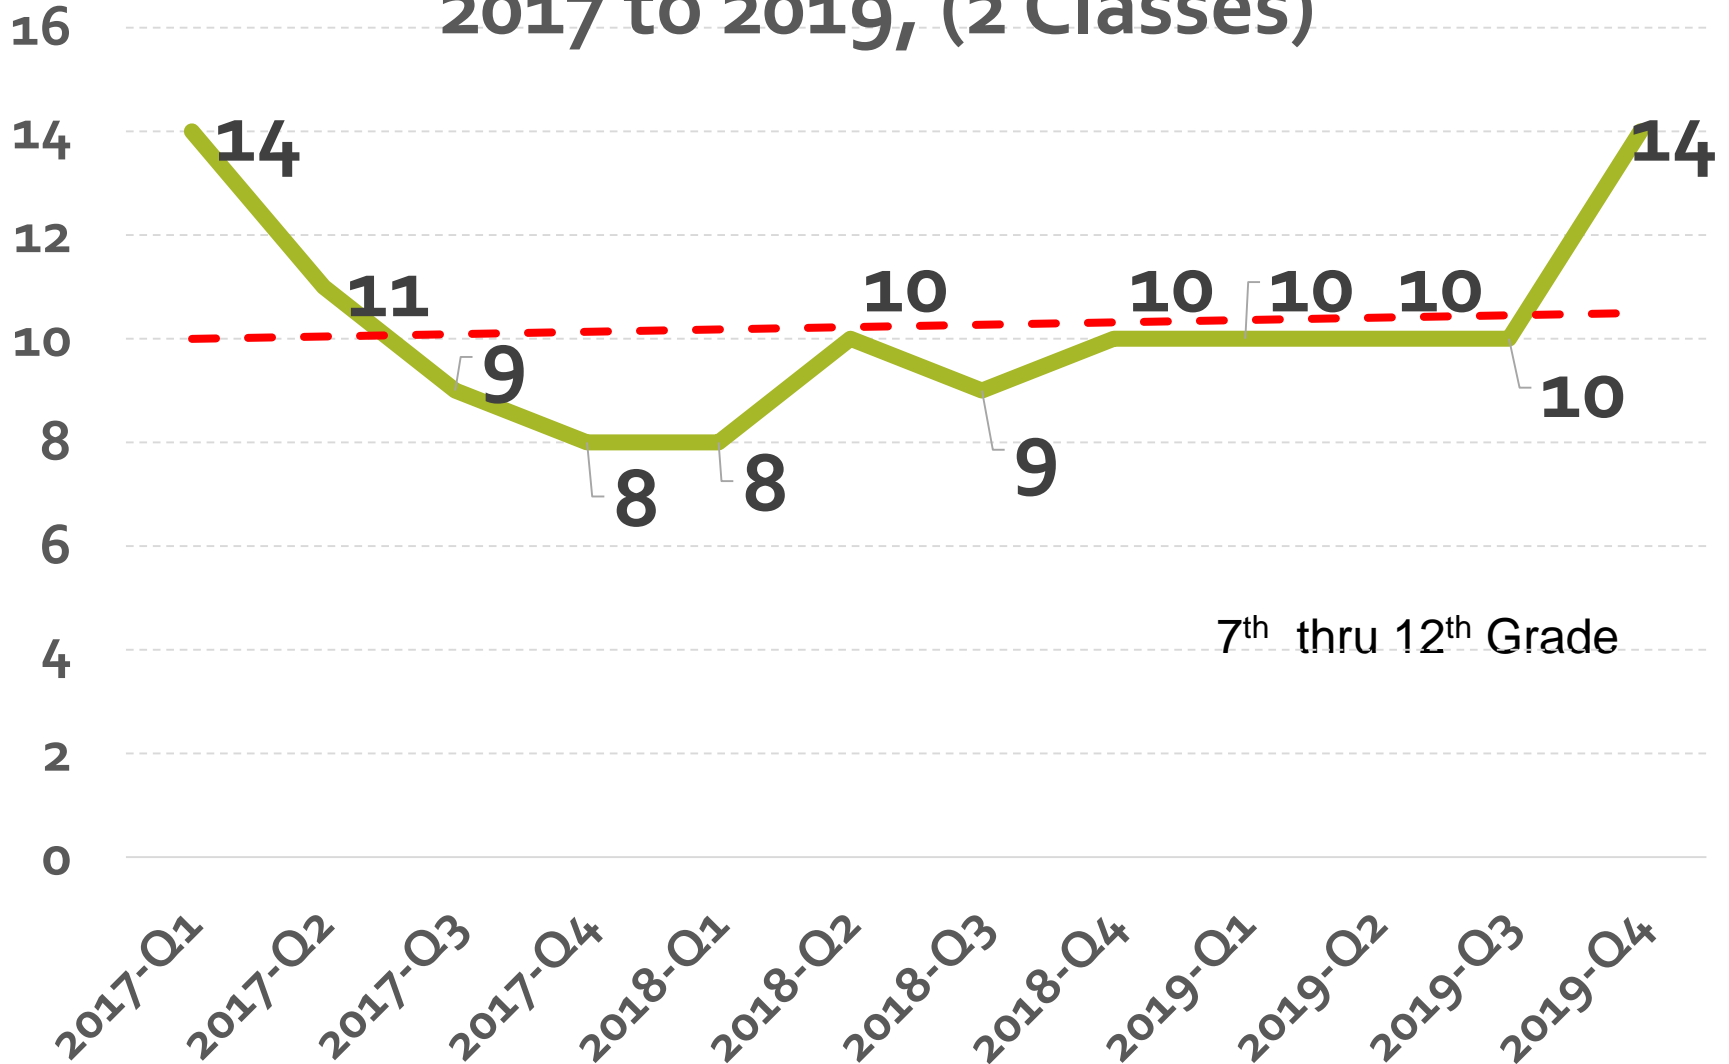

Youth Sunday School 2017 to 2019, (2 Classes)