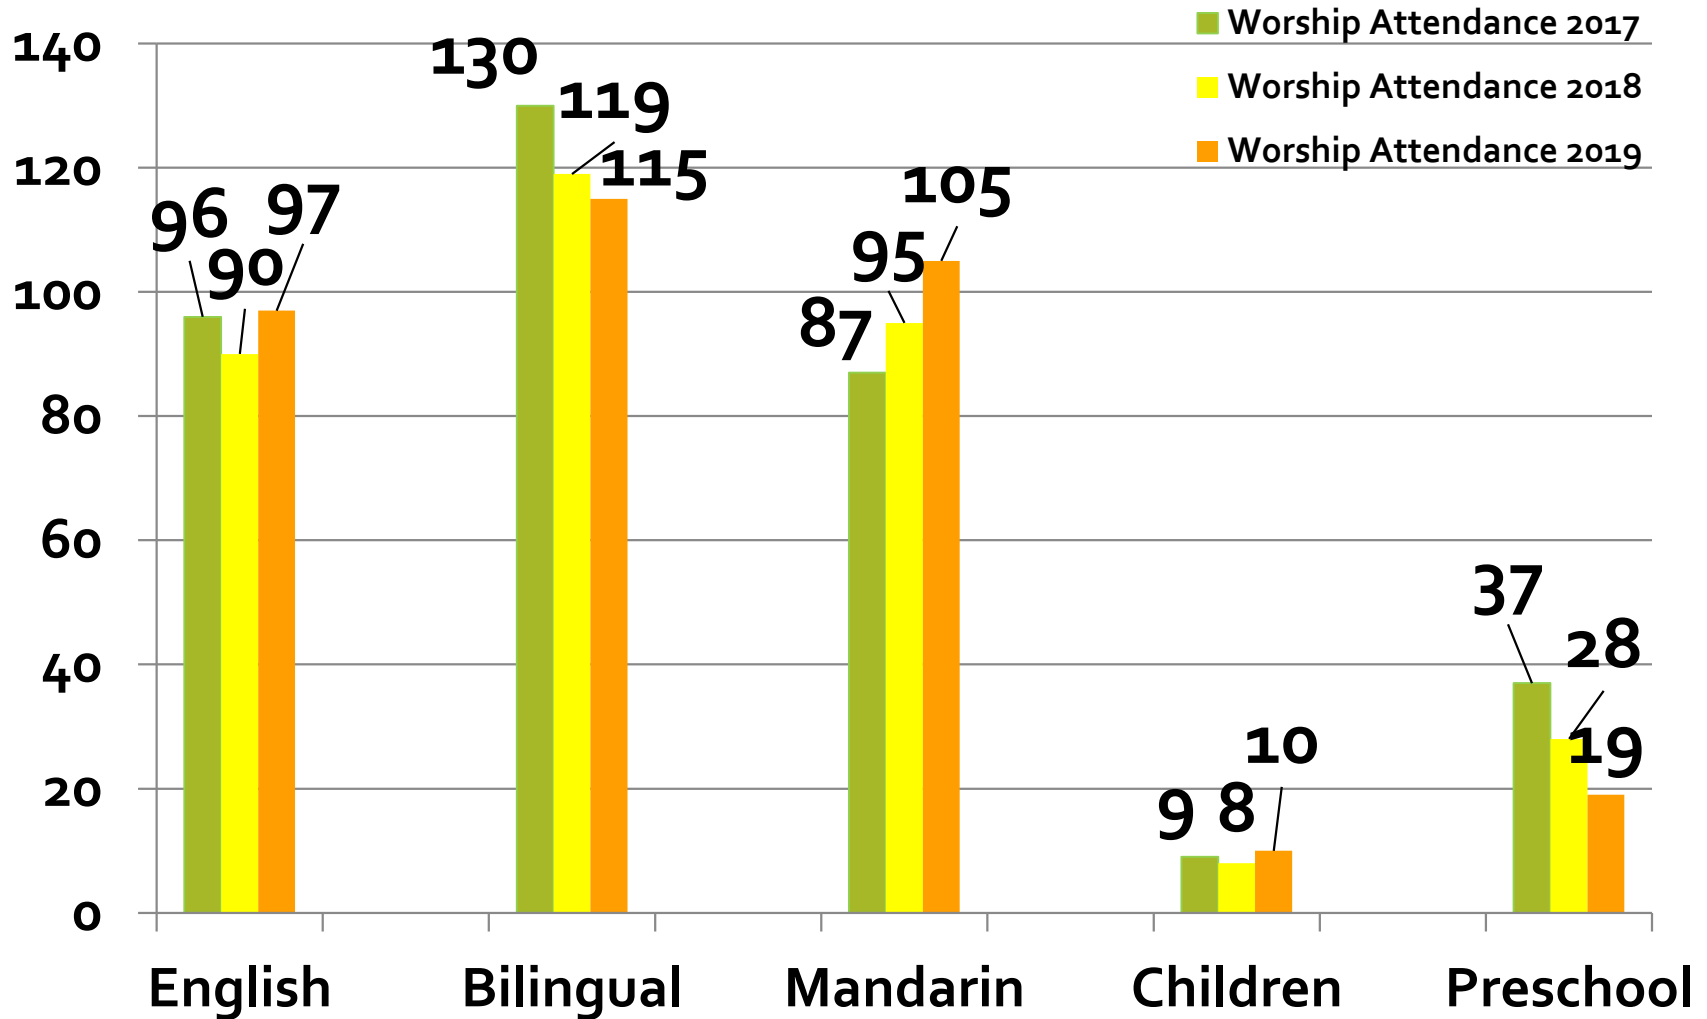

# 8 Yr. History Sunday School and Worship

# 2019 Worship Service Breakdown

Avg. Attendance 345

**Includes 7 Baptisms for 2019!**

## 2017 to 2019, (8 Classes)