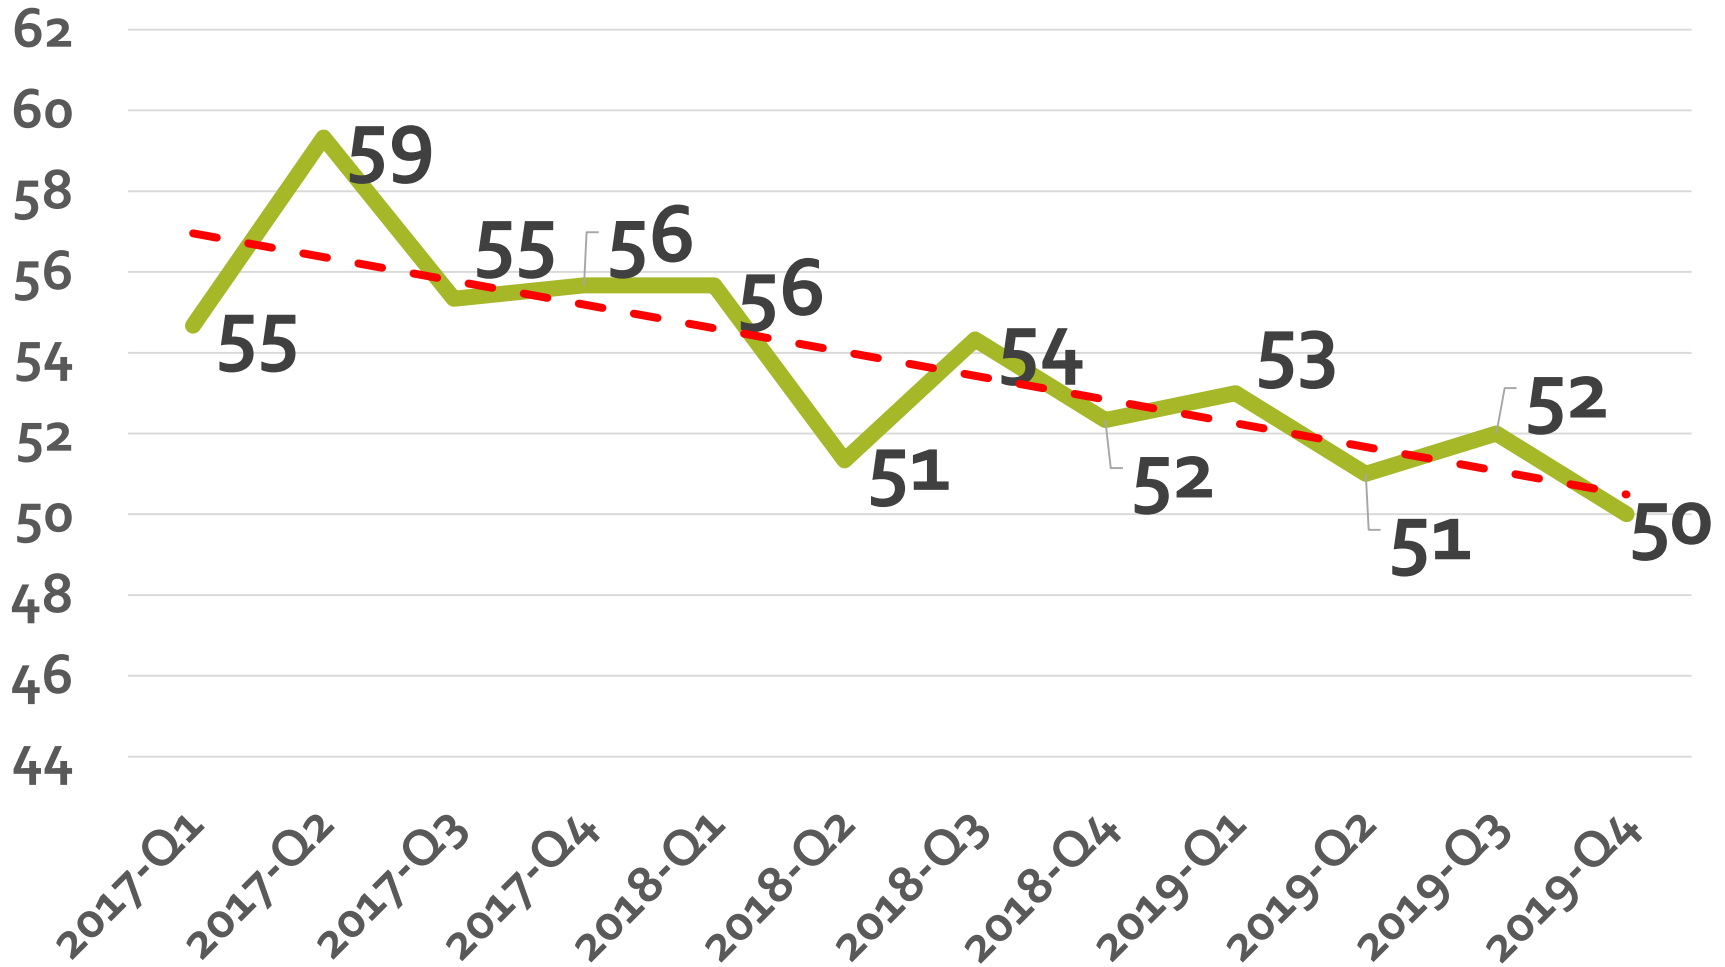

English Adult Sunday School 2017 to 2019, (5 Classes)