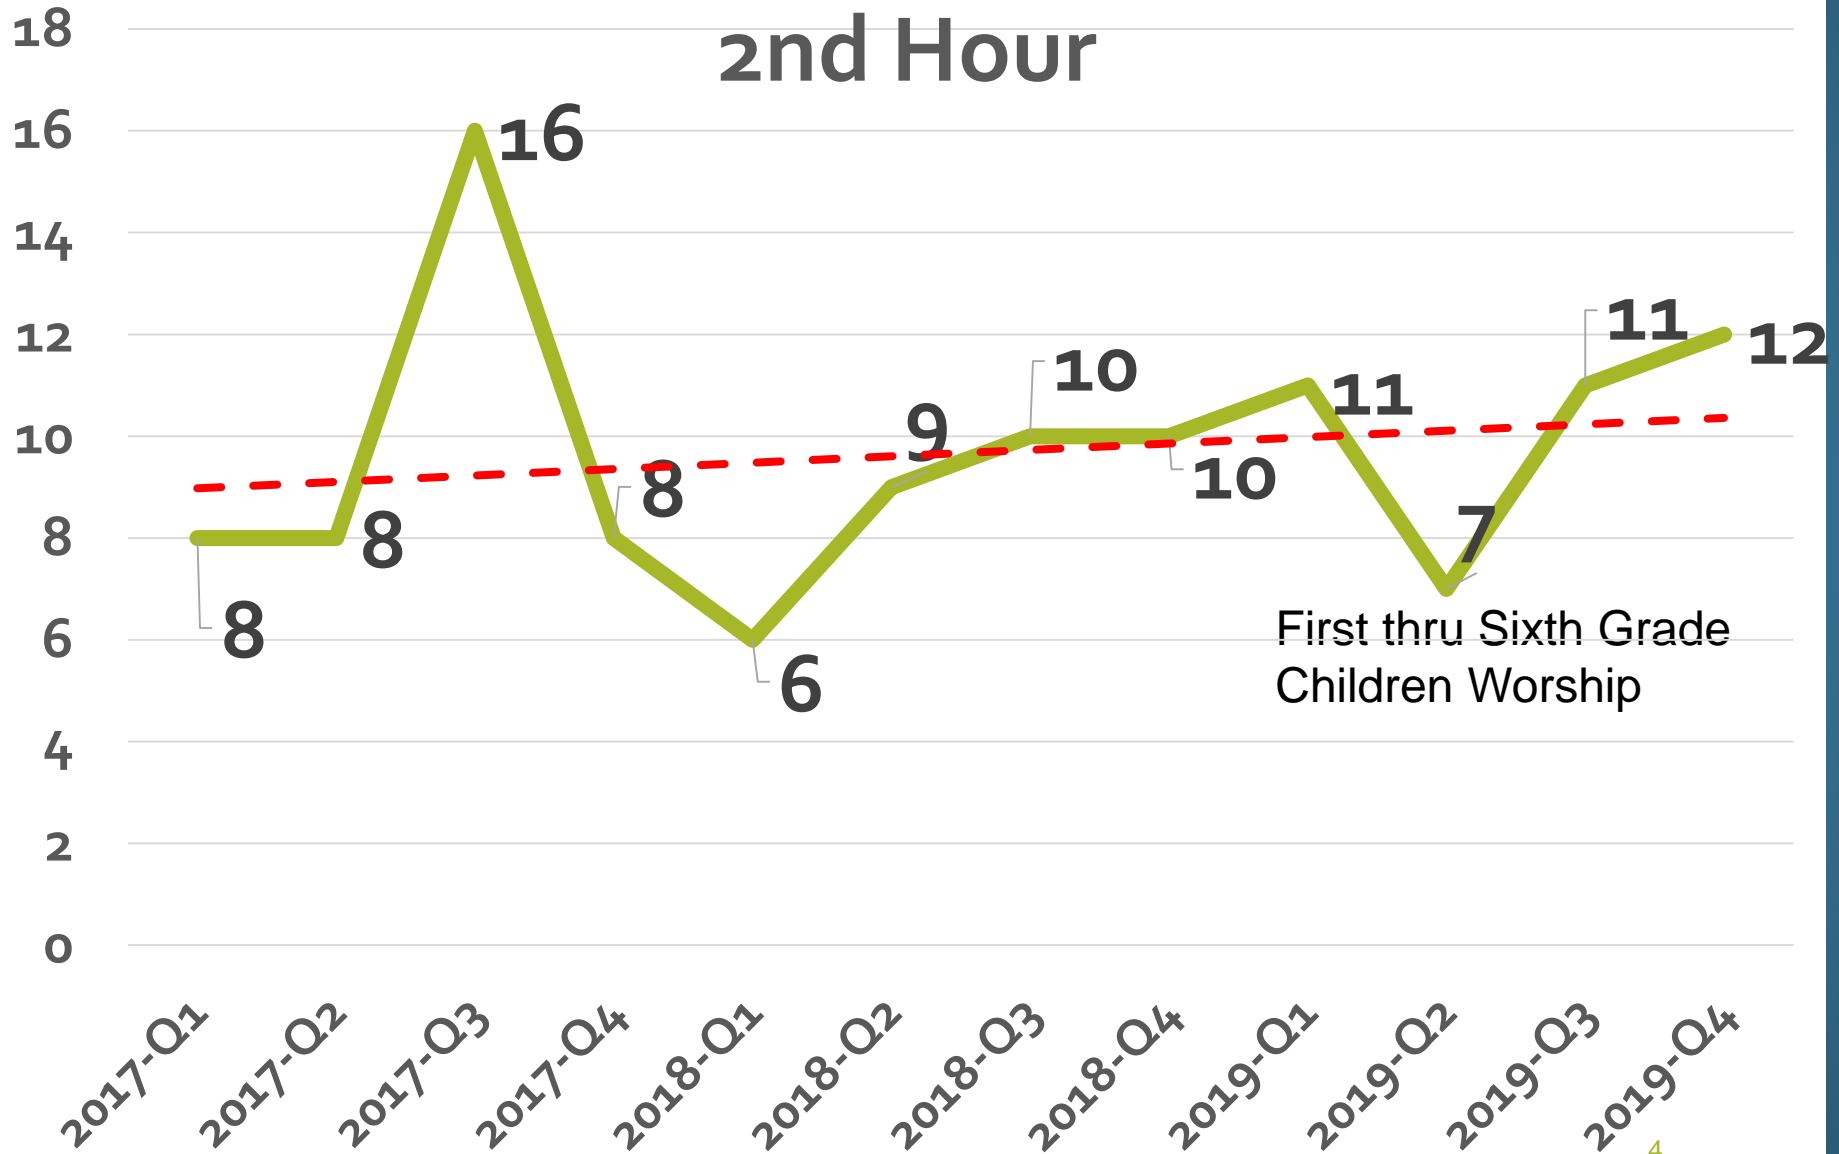

Children Worship 2017 to 2019, 2nd Hour

First thru Sixth Grade
Children Worship